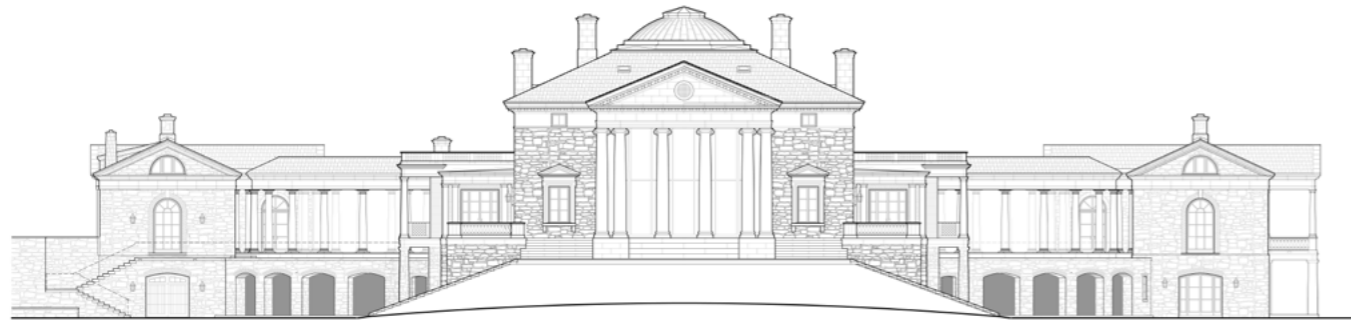

# IDEA

V House is the fulfillment of the owner's lifelong dream of building a Palladian villa. The residence comprises three buildings joined by curved colonnades, a classical design that brings human scale to a large home and connects the buildings to the landscape. The five-part composition allows abundant daylight in every room and capitalizes on magnificent views to the south, west and north.

Landscaping ties the house to the setting and provides a multi-level progression from the entry courtyard to the west lawn that features stone walls, terraced gardens, fountain, pool, and sculpture.

Dalglish Gilpin Paxton

# REALIZATION

SUSTAINABLE AND ENERGY EFFICIENT HOME BUILT TO LAST FOR THREE HUNDRED YEARS

The materials and construction methods employed at V House respond to the owners' request that it be built to last for three hundred years. The exterior material palette includes slate roofing, stainless steel flashing, 6" stone veneer and customized Italian bronze windows and doors from Brombal. The entablature, columns, pediments, balustrades and window/door surrounds are all executed in Indiana limestone. The paving materials are Pennsylvania bluestone, hand-moulded brick and sandstone cobbles. Exterior wood is used sparingly and limited to garage doors, several entry doors protected by arcades, and ceilings of the colonnades and entry portico. Enduring materials: thermally-broken bronze windows and doors, reclaimed wood on the interiors, foam insulation, and geo-thermal heating and cooling make the project very energy efficient and sustainable.