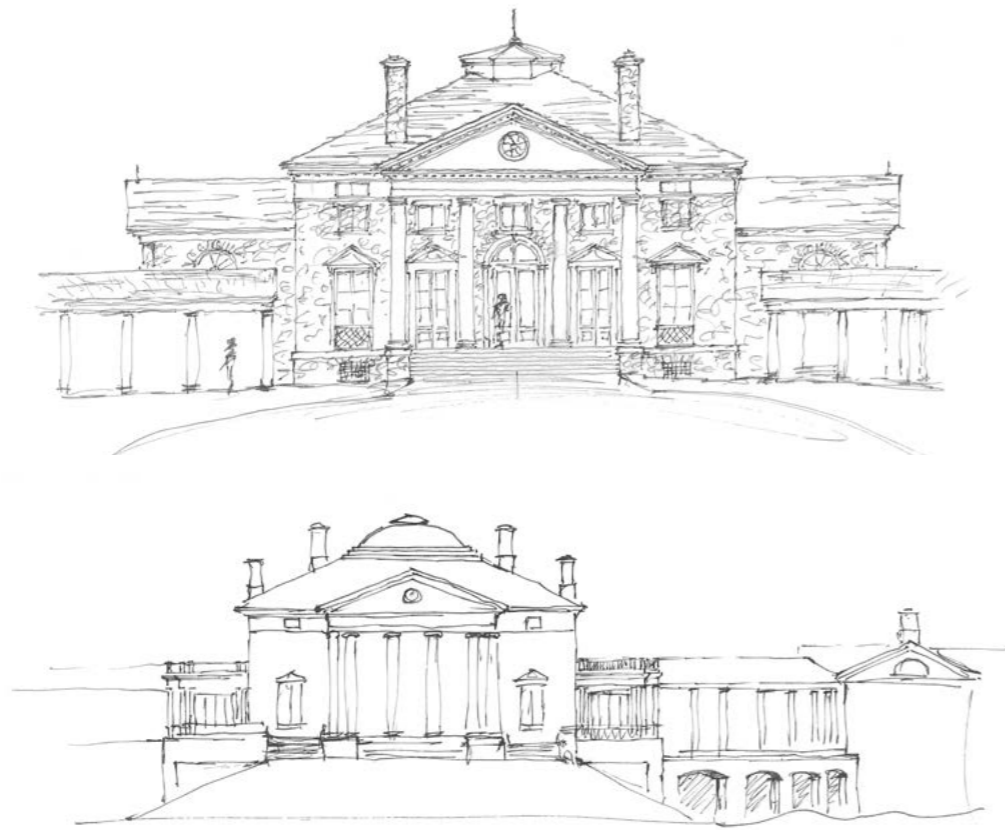

# IDEA

V House is the fulfillment of the owner's lifelong dream of building a Palladian villa. The residence comprises three buildings joined by curved colonnades, a classical design that brings human scale to a large home and connects the buildings to the landscape. The five-part composition allows abundant daylight in every room and capitalizes on magnificent views to the south, west and north.

Landscaping ties the house to the setting and provides a multi-level progression from the entry courtyard to the west lawn that features stone walls, terraced gardens, fountain, pool, and sculpture.

Dalglish Gilpin Paxton