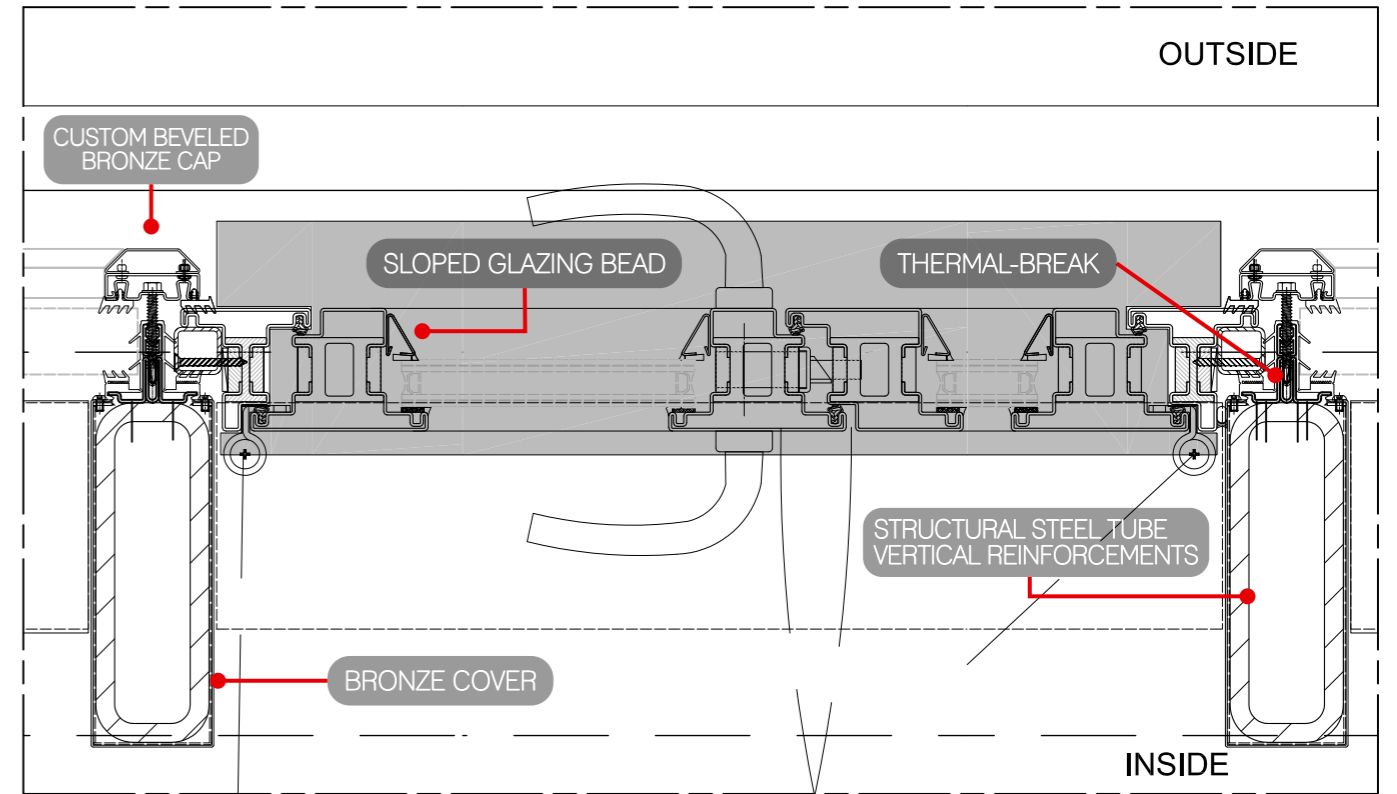

FREEDOM  
TO CREATE

FREEDOM TO CREATE

Horizontal Section

SECTION OF BRONZE CURTAIN WALL

This 2-story sunroom was created with our exclusive Termica thermally broken, steel curtain wall system. The profiles were then clad with custom formed Bronze sheef in order to match the burnished Bronze windows and doors throughout the project. A custom beveled Bronze exterior cover was also created to match the sloped glazing beads.