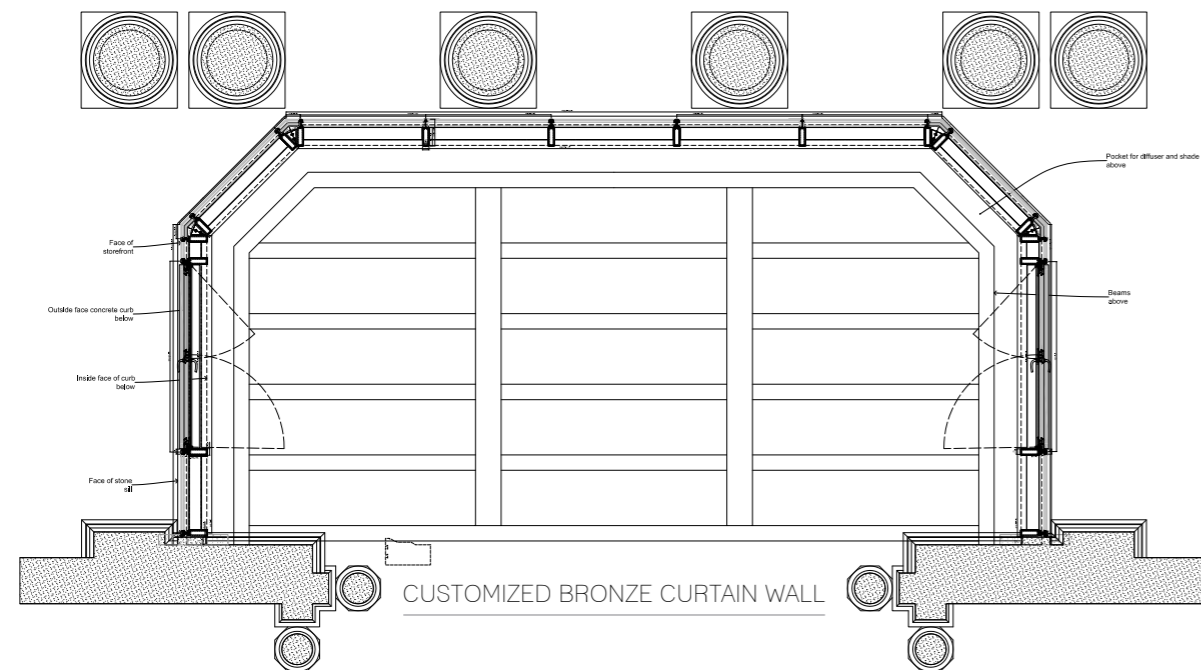

CUSTOMIZED BRONZE
RADIUS LOUVERS